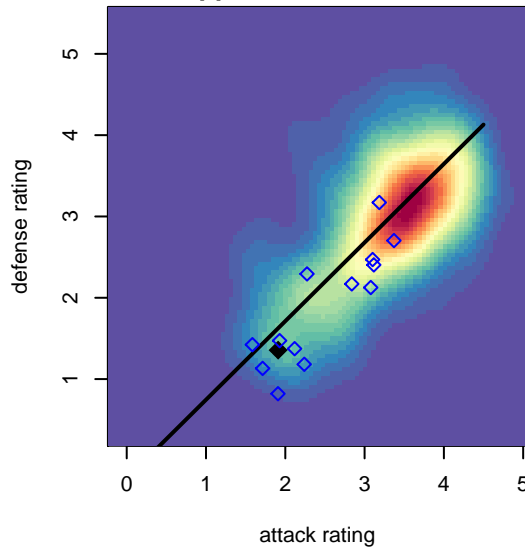

Nampa Premier SC B99

Nampa Premier SC
 Nampa, ID
 B99 total strength=1271
 attack=6.75 defense=3.88
 spr league = Spr Idaho D3 U17/18/19 Div 2

alt names used:
 NAMPA PREMIER SC U18B (ID)

Venues played:
 2016 Spr Idaho D3 U17/18/19 Division 2
 2016 Canyon Rim Classic U19 B U19
 2016 ID Directors Cup High School U18

Nampa Premier SC B99
 Dots are actual minus expected GF (blue circles) and GA (red triangles).
 Blue line is smoothed change in attack strength. Red is smoothed change in defense strength.

**attack and defense variance (black dot)
relative to other teams
and top 10 in region**

**attack and defense rating
relative to others at age
and all opponents in last 13 months**

**attack and defense rating
relative to others at age
and all opponents in last 13 months**

Performance relative to 13 month average

Performance relative to 13 month average

Distribution of opponents
 Red = Lose zone, Blue = Win zone, Green = Even
 Black line separates win/lose zones

lot. A=Neither has attack advantage, B=Opponent has both attack and defense advantage, C=Opponent has both attack and defense disadvantage, D=Both have