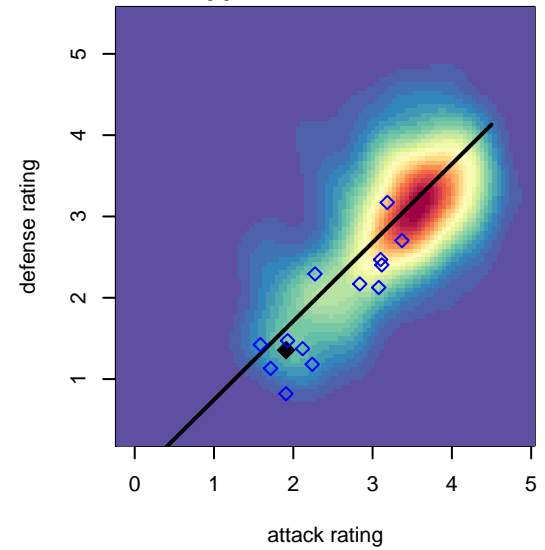

Nampa Premier SC B99
 Dots are actual minus expected GF (blue circles) and GA (red triangles).
 Blue line is smoothed change in attack strength. Red is smoothed change in defense strength.

**attack and defense variance (black dot)
relative to other teams
and top 10 in region**

**attack and defense rating
relative to others at age
and all opponents in last 13 months**

**attack and defense rating
relative to others at age
and all opponents in last 13 months**

Performance relative to 13 month average

Performance relative to 13 month average

Distribution of opponents
 Red = Lose zone, Blue = Win zone, Green = Even
 Black line separates win/lose zones

lot. A=Neither has attack advantage, B=Opponent has both attack and defense advantage, C=Opponent has both attack and defense disadvantage, D=Both have