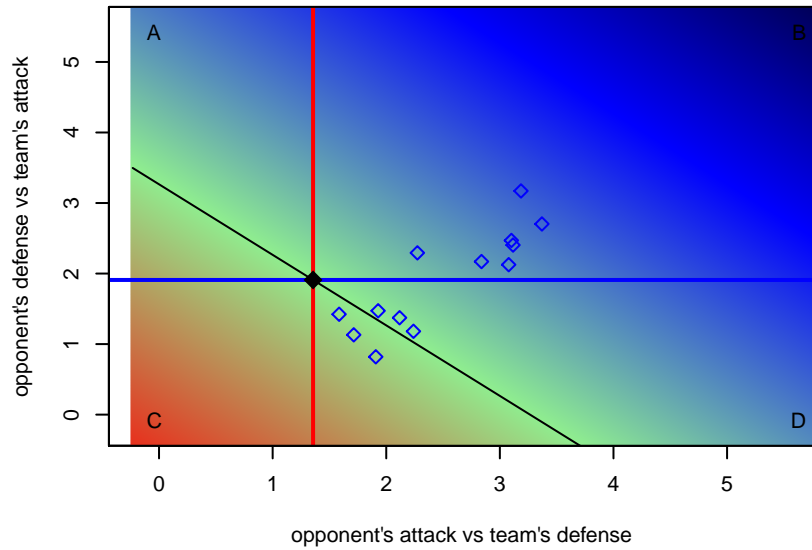

Nampa Premier SC B99
 Dots are actual minus expected GF (blue circles) and GA (red triangles).
 Blue line is smoothed change in attack strength. Red is smoothed change in defense strength.

**attack and defense variance (black dot)
relative to other teams
and top 10 in region**

**attack and defense rating
relative to others at age
and all opponents in last 13 months**

**attack and defense rating
relative to others at age
and all opponents in last 13 months**

Performance relative to 13 month average

Performance relative to 13 month average

Distribution of opponents
 Red = Lose zone, Blue = Win zone, Green = Even
 Black line separates win/lose zones

lot. A=Neither has attack advantage, B=Opponent has both attack and defense advantage, C=Opponent has both attack and defense disadvantage, D=Both have