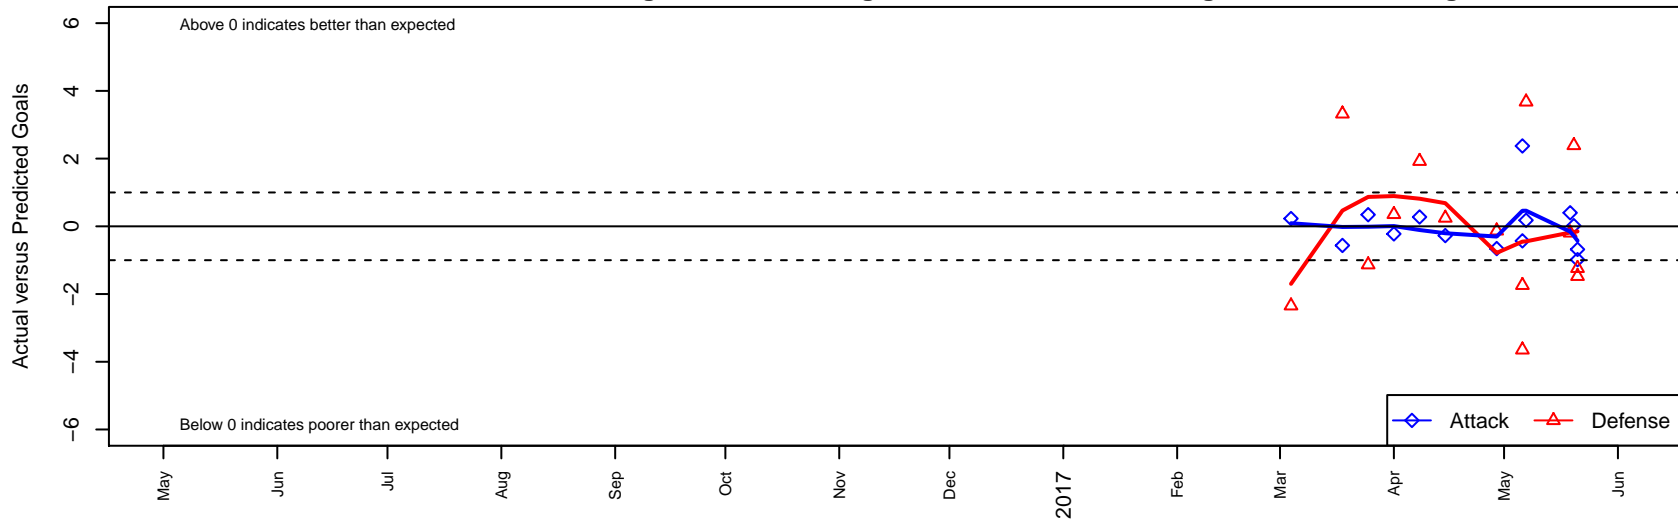

Nampa Premier SC B99

Nampa Premier SC
 Nampa, ID
 B99 total strength=1271
 attack=6.75 defense=3.88
 spr league = Spr Idaho D3 U17/18/19 Div 2

alt names used:
 NAMPA PREMIER SC U18B (ID)

Venues played:
 2016 Spr Idaho D3 U17/18/19 Division 2
 2016 Canyon Rim Classic U19 B U19
 2016 ID Directors Cup High School U18

Nampa Premier SC B99
 Dots are actual minus expected GF (blue circles) and GA (red triangles).
 Blue line is smoothed change in attack strength. Red is smoothed change in defense strength.

**attack and defense variance (black dot)
relative to other teams
and top 10 in region**

**attack and defense rating
relative to others at age
and all opponents in last 13 months**

**attack and defense rating
relative to others at age
and all opponents in last 13 months**

Performance relative to 13 month average

Performance relative to 13 month average

Distribution of opponents
 Red = Lose zone, Blue = Win zone, Green = Even
 Black line separates win/lose zones

lot. A=Neither has attack advantage, B=Opponent has both attack and defense advantage, C=Opponent has both attack and defense disadvantage, D=Both have