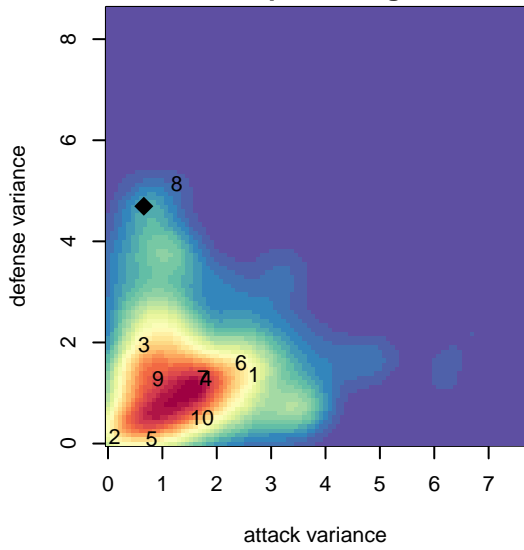

Nampa Premier SC B99

Nampa Premier SC
 Nampa, ID
 B99 total strength=1271
 attack=6.75 defense=3.88
 spr league = Spr Idaho D3 U17/18/19 Div 2

alt names used:
 NAMPA PREMIER SC U18B (ID)

Venues played:
 2016 Spr Idaho D3 U17/18/19 Division 2
 2016 Canyon Rim Classic U19 B U19
 2016 ID Directors Cup High School U18

Nampa Premier SC B99
 Dots are actual minus expected GF (blue circles) and GA (red triangles).
 Blue line is smoothed change in attack strength. Red is smoothed change in defense strength.

**attack and defense variance (black dot)
relative to other teams
and top 10 in region**

Performance relative to 13 month average

Distribution of opponents
 Red = Lose zone, Blue = Win zone, Green = Even
 Black line separates win/lose zones

lot. A=Neither has attack advantage, B=Opponent has both attack and defense advantage, C=Opponent has both attack and defense disadvantage, D=Both have